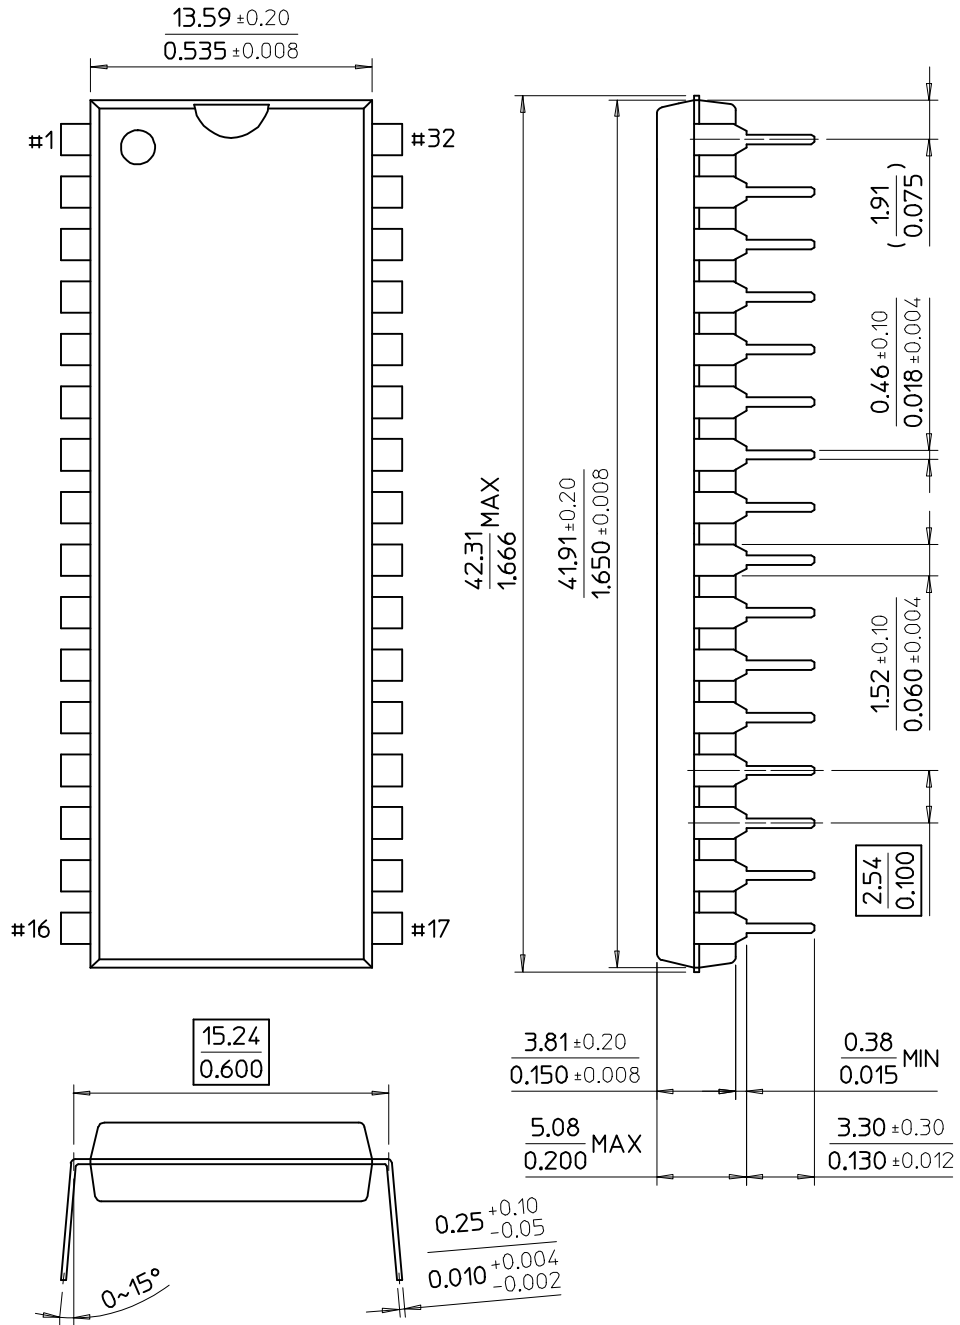

32-DIP-600

Dimensions in Millimeters/inches

SAMSUNG ELECTRONICS CO.,LTD.